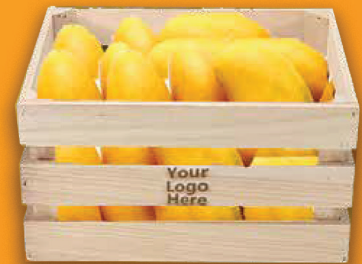

WOODEN CARATE